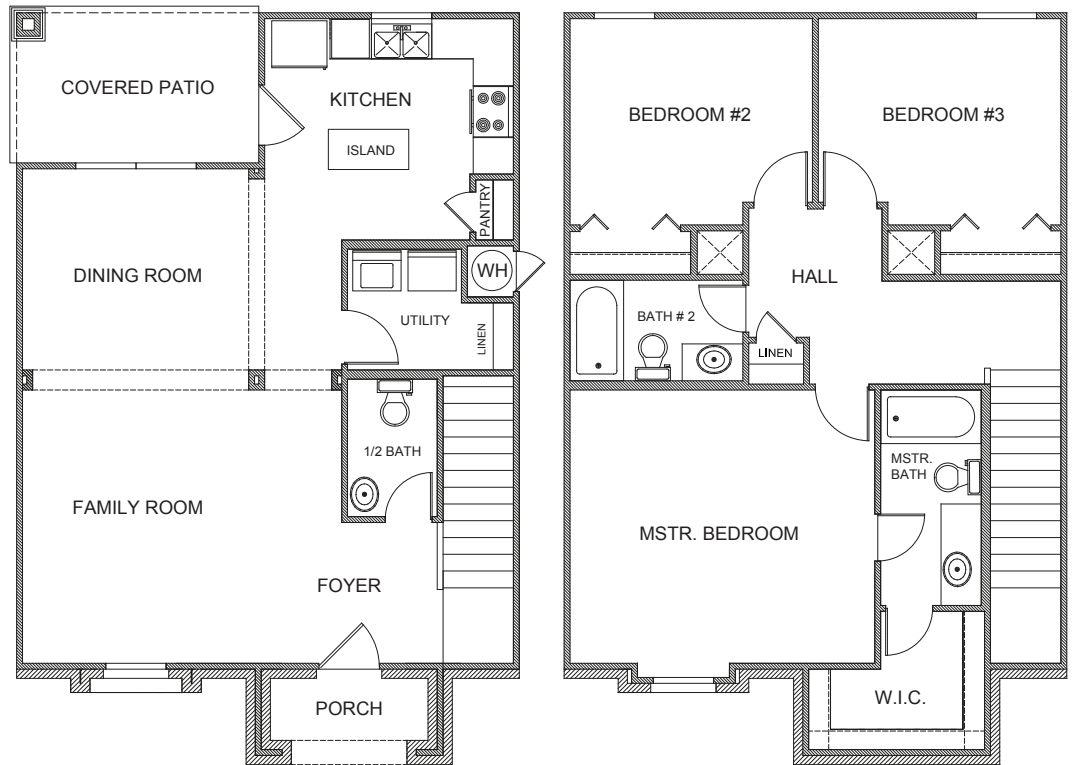

FLOOR PLANS

SAN VINCENTE

3 bedrooms

2 1/2 baths

total sq. ft.
1,701

This plan is copyrighted by WestWind Homes and may not be reproduced, modified or reused without the express written consent of WestWind Homes. For Information call: (956) 968-4238.

Working drawings shall not scaled; details and drawings are builder type. West Wind Homes reserves the right to change floorplans specifications, prices, financing terms and availability without prior notice and may vary by neighborhood lot locations and home series.

BUILT BY

**WestWind
Homes.com**
Built for your life.

This price of $ _____ is valid for 30 days.

_____ (signed by WestWind Sales Representative)

_____ (Date)

www.westwindhomes.com

Phone# _____

Office Hours: Monday - Friday 10am - 7pm

Saturday 12noon - 6 pm

Closed Sundays